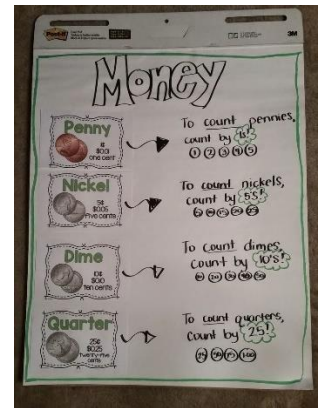

Weeks 24-26 Working with Money: Students must be able to identify coins, their value and count a collection of coins.

Weeks 27-28 2-D figures

Science

Weeks 18-20 Objects in the sky

Week 21 Observe, compare, and describe components of soil

Week 22 Natural sources of water

Weeks 23-24 How rocks, soil and water are used to make products

Week 25 Sorting and classifying living and non-living

Week 26 Parts of plants

Week 27 Animal life cycles

Social Studies

Week 19 Geography- Landforms

Week 20 History- MLK Day

Week 21 Geography- Bodies of Water

Week 22 Geography- Weather

Week 23 Geography- Geographic influences

Weeks 24 Culture- Valentine's Day

Week 25 Culture- President's Day

Week 26 History- National Symbols

Week 27 History- Texas Symbols