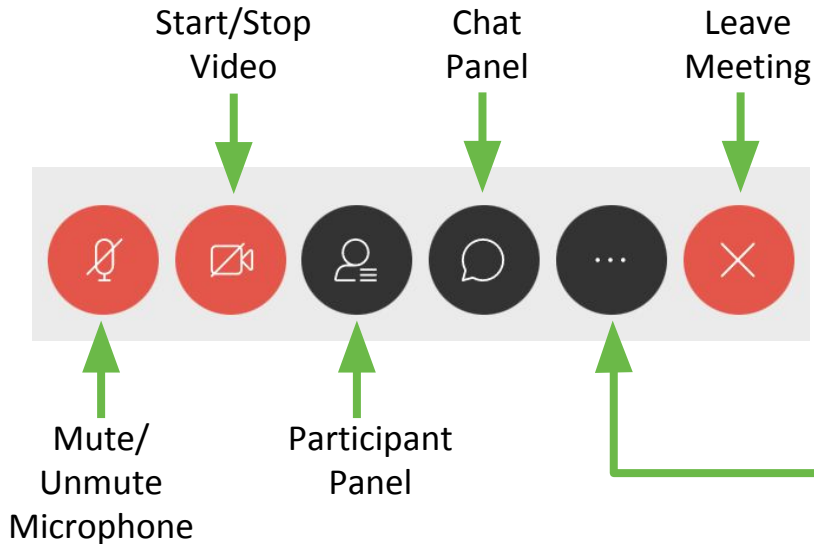

# Cisco WebEx Meeting Participant Controls - Computer

- Polling
- Raise Hand
- Health Checker
- Audio connection
- Speaker, microphone, and camera
- Connect to a device
- Switch to desktop app

Click to Answer poll, if available

Click to Raise/Lower Hand, alerts the host/presenter

# Cisco WebEx Meeting Participant Controls - iPad